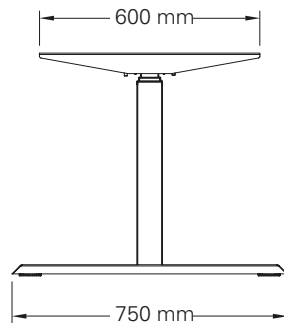

Steelforce Pro 470 SLS

Dual step, sit-stand height electrically adjustable

Height (mm)	min. 615 / max. 1275
Stroke (mm)	660
Speed (mm/s)	39
Width (mm)	min. 1100 / max. 1700
Length of feet (mm)	750
Column size (mm)	70 x 70
Dynamic capacity (kg)	100
Noise dB(A)	<55
Power	V 220 - 240
Plug type	Replaceable
Gross Weight (kg)	33

Legs, feet, top supports and crossbars made of powder-coated steel.
Soft start & stop function.
Spindle lifting system and low energy consumption.

Surface colour

Pure Silver	●	Purchase code	SLS300008007J4EU
Traffic White	○		SLS30000800729EU
Jet Black	●		SLS30000800790EU

Packing dimension single unit

945 x 275 x 168 (LxWxH - mm)

Packing dimension pallet (20 frames)

1140 x 1130 x 1030 (LxWxH - mm)

Accessories

Please see the accessories section to personalise your height adjustable frame.

Tested according to Japan domestic standard by TÜV Rheinland.
Tested according to IEC 60335-1 by Intertek.

actiforce