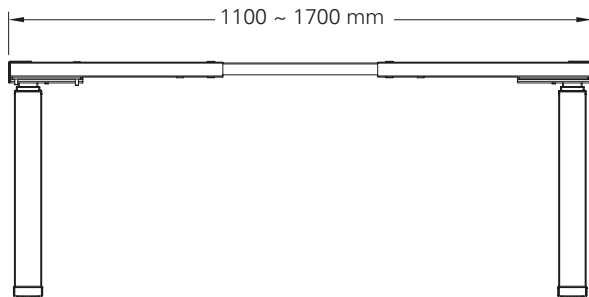

Steelforce Pro 470 SLS

Dual step, sit-stand height electrically adjustable

Height (mm)	min. 615 / max. 1275
Stroke (mm)	660
Speed (mm/s)	39
Width (mm)	min. 1100 / max. 1700
Length of feet (mm)	750
Column size (mm)	70 x 70
Dynamic capacity (kg)	100
Noise dB(A)	<55
Power	V 220 - 240
Plug type	Replaceable
Gross Weight (kg)	33

Legs, feet, top supports and crossbars made of powder-coated steel.
Soft start & stop function.
Spindle lifting system and low energy consumption.

Surface colour

Pure Silver	●	Purchase code	SLS300008007J4EU
Traffic White	○		SLS30000800729EU
Jet Black	●		SLS30000800790EU

Packing dimension single unit

945 x 275 x 168 (LxWxH - mm)

Packing dimension pallet (20 frames)

1140 x 1130 x 1030 (LxWxH - mm)

Accessories

Please see the accessories section to personalise your height adjustable frame.

Tested according to Japan domestic standard by TÜV Rheinland.
Tested according to IEC 60335-1 by Intertek.

actiforce