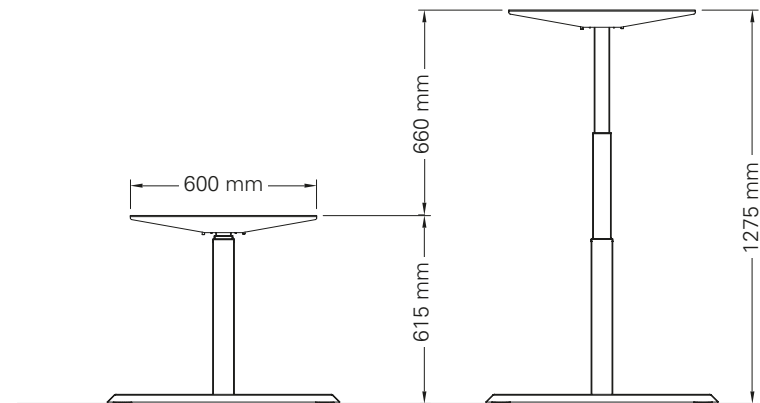

Steelforce Pro 470 SLS

Dual step, sit-stand height electrically adjustable

Height (mm)	min. 615 / max. 1275
Stroke (mm)	660
Speed (mm/s)	39
Width (mm)	min. 1100 / max. 1700
Length of feet (mm)	750
Column size (mm)	70 x 70
Dynamic capacity (kg)	100
Noise dB(A)	<55
Power	V 220 - 240
Plug type	Replaceable
Gross Weight (kg)	33

Legs, feet, top supports and crossbars made of powder-coated steel.
Soft start & stop function.
Spindle lifting system and low energy consumption.

Surface colour

Pure Silver	●	Purchase code	SLS300008007J4EU
Traffic White	○		SLS30000800729EU
Jet Black	●		SLS30000800790EU

Packing dimension single unit

945 x 275 x 168 (LxWxH - mm)

Packing dimension pallet (20 frames)

1140 x 1130 x 1030 (LxWxH - mm)

Accessories

Please see the accessories section to personalise your height adjustable frame.

Tested according to Japan domestic standard by TÜV Rheinland.
Tested according to IEC 60335-1 by Intertek.

actiforce