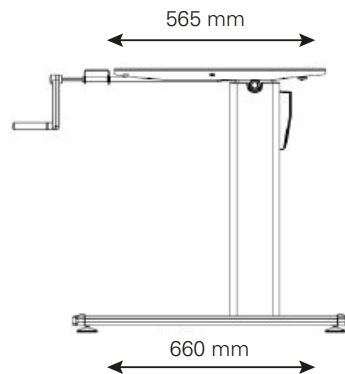

Aluforce Pro 100 HC

Single step, sit-stand height mechanically adjustable

Height (mm)	min. 680 / max. 1130
Stroke (mm)	450
Speed (mm/s)	6 / crank turn
Width (mm)	min. 1100 / max. 1700
Length of feet (mm)	660
Dynamic capacity (kg)	60
Noise dB(A)	-
Gross Weight (kg)	21

Legs and feet made of powder-coated aluminium.
Top supports and crossbars made of powder-coated steel.

Surface colour

Pure Silver	●	S4130t3048307XXEU
Traffic White	○	S4100t0048307XXEU
Jet Black	●	S4125t2548257XXEU

Purchase code

Packing dimension single unit

1120 x 280 x 180 (LxWxH - mm)

Packing dimension pallet (24 frames)

1140 x 1120 x 1080 (LxWxH - mm)

Accessories

Please see the accessories section to personalise your height adjustable frame.

VISIONLIFT
INSIDE

actiforce