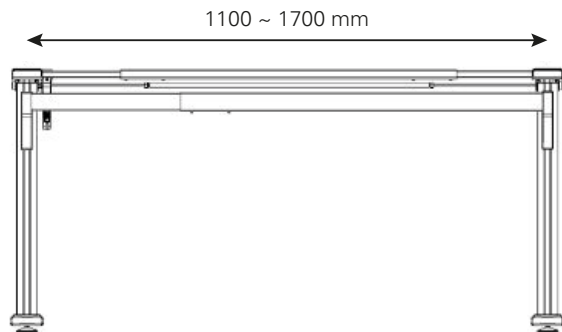

Aluforce Pro 100 HC

Single step, sit-stand height mechanically adjustable

Height (mm)	min. 680 / max. 1130
Stroke (mm)	450
Speed (mm/s)	6 / crank turn
Width (mm)	min. 1100 / max. 1700
Length of feet (mm)	660
Dynamic capacity (kg)	60
Noise dB(A)	-
Gross Weight (kg)	21

Legs and feet made of powder-coated aluminium.
Top supports and crossbars made of powder-coated steel.

Surface colour

Pure Silver	●	S4130t3048307XXEU
Traffic White	○	S4100t0048307XXEU
Jet Black	●	S4125t2548257XXEU

Purchase code

Packing dimension single unit

1120 x 280 x 180 (LxWxH - mm)

Packing dimension pallet (24 frames)

1140 x 1120 x 1080 (LxWxH - mm)

Accessories

Please see the accessories section to personalise your height adjustable frame.

VISIONLIFT
INSIDE

actiforce