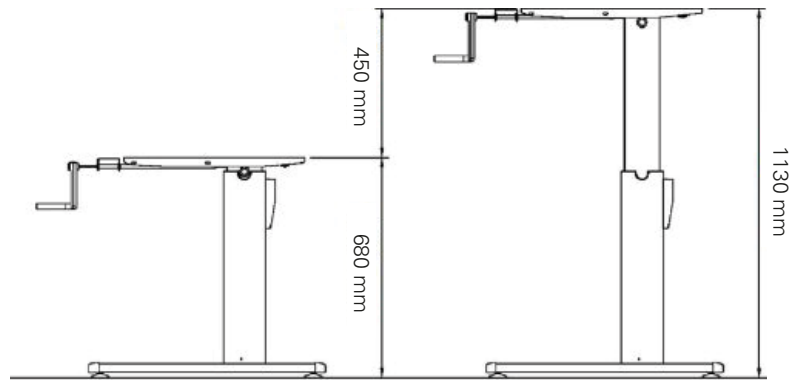

Aluforce Pro 100 HC

Single step, sit-stand height mechanically adjustable

Height (mm)	min. 680 / max. 1130
Stroke (mm)	450
Speed (mm/s)	6 / crank turn
Width (mm)	min. 1100 / max. 1700
Length of feet (mm)	660
Dynamic capacity (kg)	60
Noise dB(A)	-
Gross Weight (kg)	21

Legs and feet made of powder-coated aluminium.
Top supports and crossbars made of powder-coated steel.

Surface colour

Pure Silver	●	S4130t3048307XXEU
Traffic White	○	S4100t0048307XXEU
Jet Black	●	S4125t2548257XXEU

Purchase code

Packing dimension single unit

1120 x 280 x 180 (LxWxH - mm)

Packing dimension pallet (24 frames)

1140 x 1120 x 1080 (LxWxH - mm)

Accessories

Please see the accessories section to personalise your height adjustable frame.

VISIONLIFT
INSIDE

actiforce