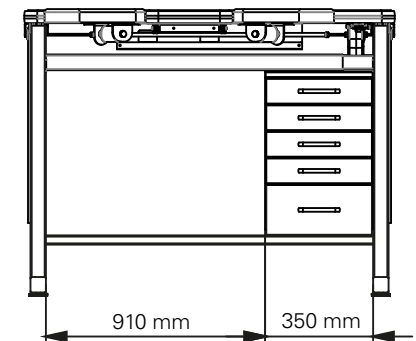

Artisan 1400 White Single-Sided

Single step, sit-stand, height electrically adjustable

Height (mm)	min. 927 / max. 1387
Stroke (mm)	460
Speed (mm/s)	24
Top Width (mm)	1400
Top Length (mm)	600
Top Thickness (mm)	38
Length of feet (mm)	558
Body dimensions L x H x D (mm)	350 x 530 x 522
Armrests	Artificial leather
Armrest adjustment	3D ball joint
Column size (mm)	50 x 50
Dynamic capacity (kg)	60
Noise dB(A)	<50
Power	V 100 - 240
Plug type	Replaceable
Gross Weight (kg)	120

Lifting columns made of powder coated aluminium.

Side panels, top supports, crossbars and cable tray made of powder coated steel.

Surface color

Powder coating ☒ (RAL9005)
Wooden components ☐ (White / Light grey)

Packing dimensions single unit

1500 x 800 x 1050 (LxWxH - mm)

Accessories

Please see the accessories section to personalise your height adjustable frame.

*The container can be mounted on both sides of the frame

VISIONLIFT
INSIDE

actiforce