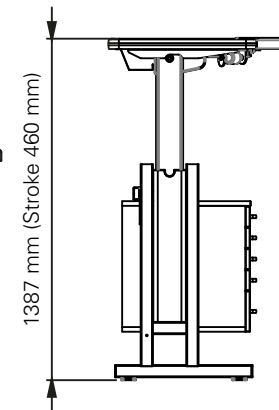

Artisan 1400 White Single-Sided

Single step, sit-stand, height electrically adjustable

Height (mm)	min. 927 / max. 1387
Stroke (mm)	460
Speed (mm/s)	24
Top Width (mm)	1400
Top Length (mm)	600
Top Thickness (mm)	38
Length of feet (mm)	558
Body dimensions L x H x D (mm)	350 x 530 x 522
Armrests	Artificial leather
Armrest adjustment	3D ball joint
Column size (mm)	50 x 50
Dynamic capacity (kg)	60
Noise dB(A)	<50
Power	V 100 - 240
Plug type	Replaceable
Gross Weight (kg)	120

Lifting columns made of powder coated aluminium.

Side panels, top supports, crossbars and cable tray made of powder coated steel.

Surface color

Powder coating ☒ (RAL9005)
Wooden components ☐ (White / Light grey)

Packing dimensions single unit

1500 x 800 x 1050 (LxWxH - mm)

Accessories

Please see the accessories section to personalise your height adjustable frame.

*The container can be mounted on both sides of the frame

VISIONLIFT
INSIDE

actiforce