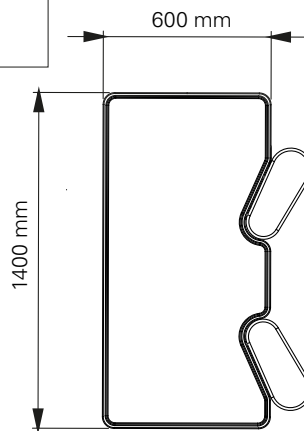

Artisan 1400 White Single-Sided

Single step, sit-stand, height electrically adjustable

Height (mm)	min. 927 / max. 1387
Stroke (mm)	460
Speed (mm/s)	24
Top Width (mm)	1400
Top Length (mm)	600
Top Thickness (mm)	38
Length of feet (mm)	558
Body dimensions L x H x D (mm)	350 x 530 x 522
Armrests	Artificial leather
Armrest adjustment	3D ball joint
Column size (mm)	50 x 50
Dynamic capacity (kg)	60
Noise dB(A)	<50
Power	V 100 - 240
Plug type	Replaceable
Gross Weight (kg)	120

Lifting columns made of powder coated aluminium.

Side panels, top supports, crossbars and cable tray made of powder coated steel.

Surface color

Powder coating ☒ (RAL9005)
Wooden components ☐ (White / Light grey)

Packing dimensions single unit

1500 x 800 x 1050 (LxWxH - mm)

Accessories

Please see the accessories section to personalise your height adjustable frame.

*The container can be mounted on both sides of the frame

VISIONLIFT
INSIDE

actiforce