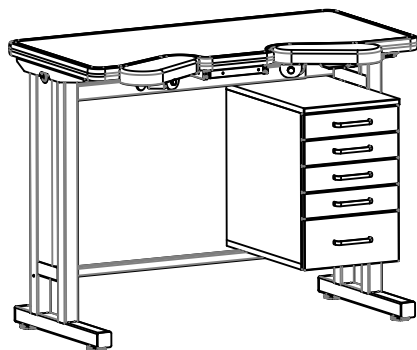

Artisan 1400 White Single-Sided

Single step, sit-stand, height electrically adjustable

Height (mm)	min. 927 / max. 1387
Stroke (mm)	460
Speed (mm/s)	24
Top Width (mm)	1400
Top Length (mm)	600
Top Thickness (mm)	38
Length of feet (mm)	558
Body dimensions L x H x D (mm)	350 x 530 x 522
Armrests	Artificial leather
Armrest adjustment	3D ball joint
Column size (mm)	50 x 50
Dynamic capacity (kg)	60
Noise dB(A)	<50
Power	V 100 - 240
Plug type	Replaceable
Gross Weight (kg)	120

Lifting columns made of powder coated aluminium.

Side panels, top supports, crossbars and cable tray made of powder coated steel.

Surface color

Powder coating ☒ (RAL9005)
Wooden components ☐ (White / Light grey)

Packing dimensions single unit

1500 x 800 x 1050 (LxWxH - mm)

Accessories

Please see the accessories section to personalise your height adjustable frame.

*The container can be mounted on both sides of the frame

VISIONLIFT
INSIDE

actiforce