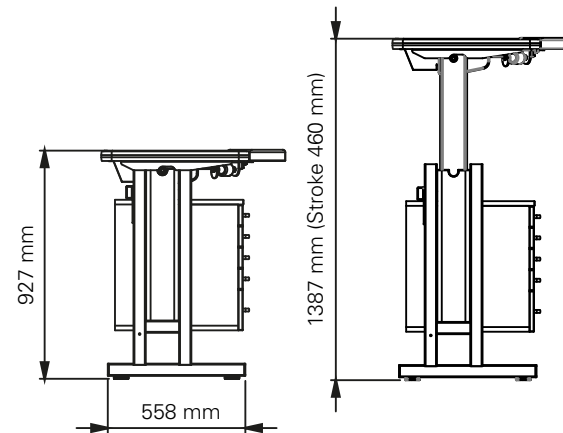

Artisan 1400 White Single-Sided

Single step, sit-stand, height electrically adjustable

Height (mm)	min. 927 / max. 1387
Stroke (mm)	460
Speed (mm/s)	24
Top Width (mm)	1400
Top Length (mm)	600
Top Thickness (mm)	38
Length of feet (mm)	558
Body dimensions L x H x D (mm)	350 x 530 x 522
Armrests	Artificial leather
Armrest adjustment	3D ball joint
Column size (mm)	50 x 50
Dynamic capacity (kg)	60
Noise dB(A)	<50
Power	V 100 - 240
Plug type	Replaceable
Gross Weight (kg)	120

Lifting columns made of powder coated aluminium.

Side panels, top supports, crossbars and cable tray made of powder coated steel.

Surface color

Powder coating ☒ (RAL9005)
Wooden components ☐ (White / Light grey)

Packing dimensions single unit

1500 x 800 x 1050 (LxWxH - mm)

Accessories

Please see the accessories section to personalise your height adjustable frame.

*The container can be mounted on both sides of the frame

VISIONLIFT
INSIDE

actiforce