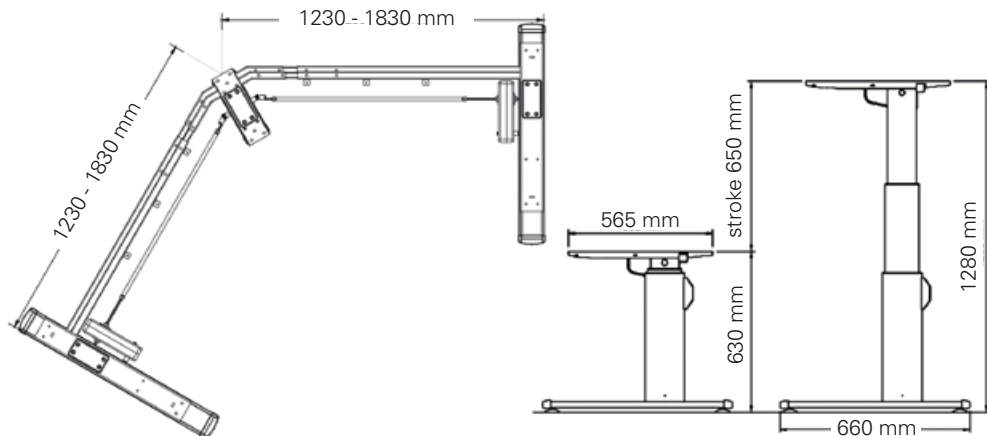

Aluforce Pro 252 M 120°

Single step, sit-stand height electrically adjustable

Height (mm)	min. 630 / max. 1280
Stroke (mm)	650
Speed (mm/s)	42
Width main unit (mm)	min. 1230 / max. 1830
Width ancillary unit (mm)	min. 1230 / max. 1830
Depth of feet (mm)	660
Capacity (kg)	dynamic 80 / static 140
Noise dB(A)	<50
Power	110, V 240 / standby (W) 0,5
Plug type	Replaceable
Weight (kg)	39

Legs and feet made of powder coated aluminium.
Top supports & crossbars made of powder coated steel.

Surface color

Black	●
White	○
Silver	●

Packing dimension single unit

1180 x 350 x 190 (LxWxH - mm)

Packing dimension pallet (15 frames)

1140 x 1120 x 1070 (LxWxH - mm)

Accessories

For further information see the accessories section of this catalogue.

VISIONLIFT
INSIDE

actiforce